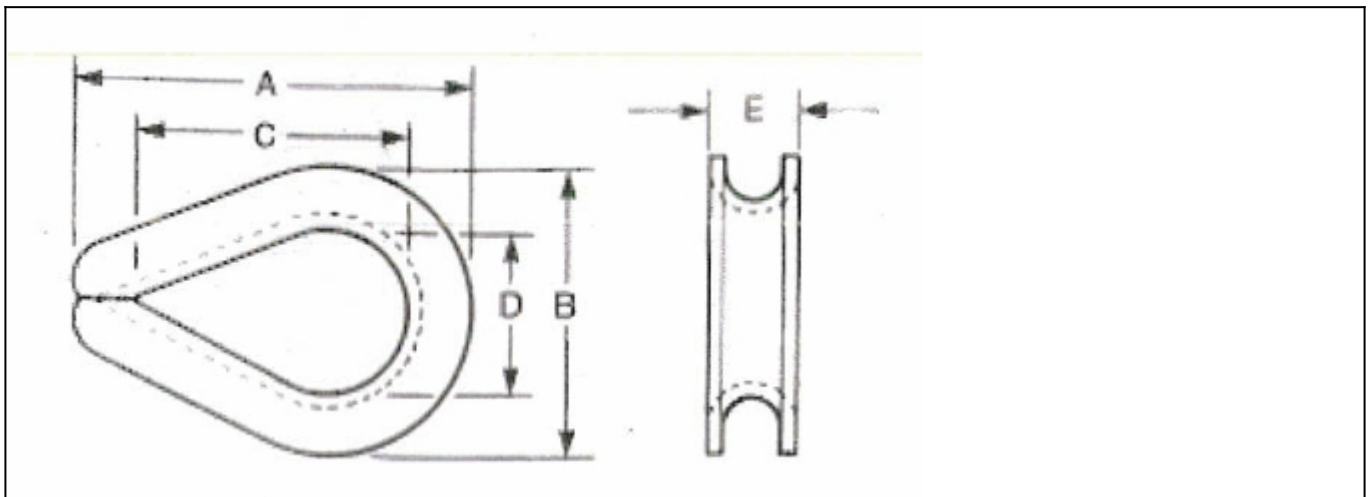

504-362-0781 or 800-889-0781

2236 Manhattan Blvd. Harvey, LA 70058 Fax: 504-367-4216

Stainless Heavy Duty Wire Rope Thimbles

Stainless Heavy Duty Wire Rope Thimbles

Size in Inches	Approx. Weight Each in Pounds	Dimensions in Inches				
		A	B	C	D	E
1/8**	0.020	1.88	1.06	1.25	0.69	0.16
3/16	0.023	1.79	1.30	1.30	0.76	0.21
1/4	0.080	2.19	1.50	1.63	0.88	0.44
5/16	0.100	2.50	1.88	1.88	1.13	0.50
3/8	0.250	2.88	2.09	2.12	1.13	0.66
1/2	0.450	3.63	2.63	2.75	1.50	0.88
5/8	0.680	4.25	3.09	3.25	1.75	1.00
3/4	1.200	5.00	3.50	3.75	2.00	1.25
7/8	1.850	5.66	4.19	4.31	2.25	1.50
1	2.200	6.13	4.63	5.00	2.50	1.56
1.1/8 - 1.1/4	3.800	7.13	5.33	5.38	2.88	1.88
1.1/4 - 1.3/8	8.600	8.38	6.67	6.50	3.50	2.25

**1/8" available in REGULAR style and TYPE 304 only.

TYPE 304 and 316.

WARNING: NEVER EXCEED WORKING LOAD LIMIT
