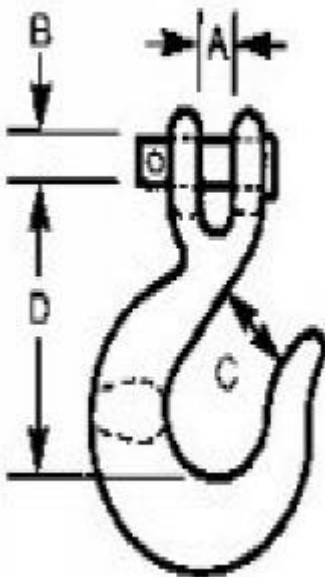

504-362-0781 or 800-889-0781
 2236 Manhattan Blvd. Harvey, LA 70058 Fax: 504-367-4216

High Test Clevis Slip Hooks, Grade 43

CHAIN HOOKS

High Test Clevis Slip Hooks, Grade 43
 Forged steel, heat treated, plated.

CAUTION: NEVER EXCEED THE WORKING LOAD LIMIT.
 DO NOT USE FOR OVERHEAD LIFTING.

Size	Work Load Limit in lbs	Approx. Wt. in lbs	A	B	C	D
1/4"	2,600	.58	.38	.38	.88	2.56
5/16"	3,900	.86	.44	.44	1.00	2.81
3/8"	5,400	1.4	.56	.47	1.28	3.25
1/2"	9,200	2.2	.63	.56	1.38	4.00