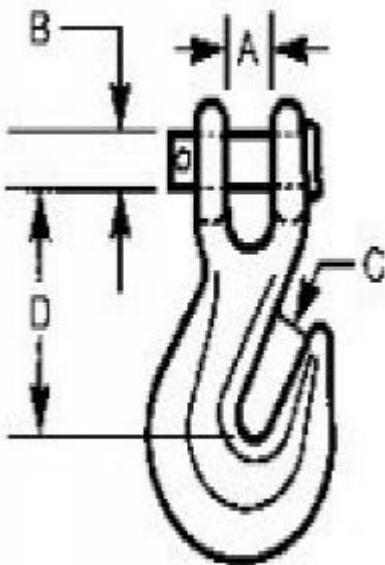

504-362-0781 or 800-889-0781
 2236 Manhattan Blvd. Harvey, LA 70058 Fax: 504-367-4216

High Rest Clevis Grab hooks, Grade 43

CHAIN HOOKS

HIGH TEST CLEVIS GRAB HOOKS, GRADE 43

Forged steel, heat treated, plated.

DO NOT USE FOR OVERHEAD LIFTING.

Also available in DOMESTIC.

CAUTION: NEVER EXCEED THE WORKING LOAD LIMIT.

Size	Work Load Limit in lbs	Approx. Wt. ea. in lbs	A	B	C	D
1/4"	2,600	.43	.38	.38	.34	1.94
5/16"	3,900	.72	.44	.44	.41	2.38
3/8"	5,400	1.15	.56	.47	.50	2.63
1/2"	9,200	2.35	.69	.63	.66	3.50
5/8"	13,000	4.10	.81	.63	.81	4.19