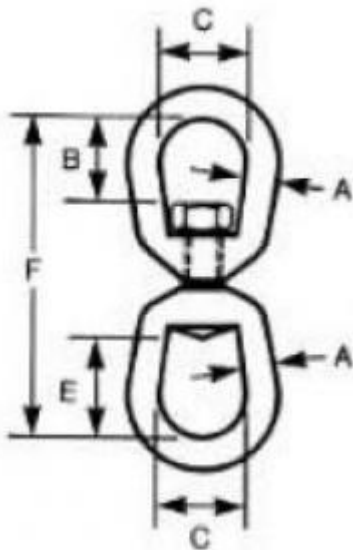

504-362-0781 or 800-889-0781
 2236 Manhattan Blvd. Harvey, LA 70058 Fax: 504-367-4216

Eye & Eye Swivels

DROP FORGED SWIVELS

CAUTION: NEVER EXCEED THE WORKING LOAD LIMIT. Swivels are not intended to rotate under load.

Eye & Eye Swivels: Meets or exceeds the performance requirements of Federal Specification RR-C-271D. Hot galvanized.

Size (A)	Work Load Limit LBS.	Approx. Wt. ea. LBS.	Ins. B	Ins. C	Ins. E	Ins. F
1/4"	850	.2	.69	.75	.94	2.88
5/16"	1,250	.38	.75	1.00	1.13	3.63
3/8"	2,250	.68	.94	1.25	1.38	4.25
1/2"	3,600	1.4	1.38	1.50	1.94	5.63
5/8"	5,200	2.5	1.63	1.75	2.31	6.63
3/4"	7,200	3.8	1.81	2.00	2.56	7.25
7/8"	10,000	6.0	2.06	2.25	3.02	8.28
1"	12,500	8.5	2.35	2.48	3.43	9.53
1.1/4"	18,000	16.3	2.69	3.13	3.69	11.13
1.1/2"	45,200	46.0	4.18	4.00	4.18	17.12