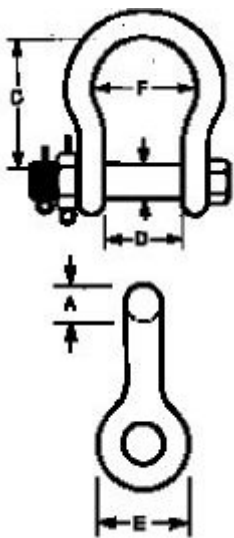

504-362-0781 or 800-889-0781

2236 Manhattan Blvd. Harvey, LA 70058 Fax: 504-367-4216

Alloy Towing Shackles

Van Beest (Green Pin) Alloy Towing Shackles
 European (The Netherlands)
 A Quality Company
 Van Beest rated in Metric Tons

Caution: Never Exceed the Working Load Limit

Van Beest Towing Shackles Wide Mouth Safety Shackles
 Hot galvanized, forged, heat treated, all alloy steel, extra wide opening for hawser thimbles.

Size (A)	Working Load Limit in Tons	Bolt Diam. in Inches (B)	Mouth Opening (D)	Approx. Wt. Each in Pounds	Dimensions in Inches - C	Dimensions in Inches - E	Dimensions in Inches - F
1.1/2"	22T	1.7/8	4.19	27.5	8.50	3.75	6.25
1.3/4"	30T	2	5.00	40	9.75	4.38	6.88
2"	40T	2.1/4	5.75	56	10.75	5.00	8.13
2.1/2"	55T	2.3/4	6.50	106	12.38	6.00	8.38
3"	100T	3.1/4	7.25	157	13.00	6.75	10.00