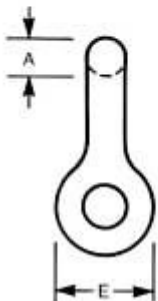

504-362-0781 or 800-889-0781

2236 Manhattan Blvd. Harvey, LA 70058 Fax: 504-367-4216

Stainless Bolt Type Anchor Shackles

Van Beest (Green Pin) and Campbell (Blue Pin) Bolt Type Anchor Shackles
 European (The Netherlands) and USA
 Both Companies of Equal Quality
 Van Beest rated in Metric Tons

Caution: Never Exceed The Working Load Limit

Sizes 1/2" through 2". Also available in DOMESTIC.

Size	Working Load Limit in Pounds	Pin Diameter in Inches	Approximate Weight each in Pounds
1/2"	1,990	5/8	.93
5/8"	3,050	3/4	1.81
3/4"	4,475	7/8	2.75
7/8"	6,000	1	4.20