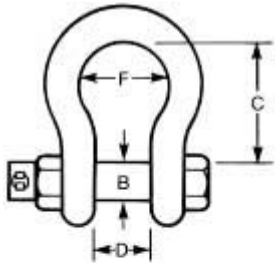

504-362-0781 or 800-889-0781

2236 Manhattan Blvd. Harvey, LA 70058 Fax: 504-367-4216

Stainless Bolt Type Anchor Shackles

Van Beest (Green Pin) and Campbell (Blue Pin) Bolt Type Anchor Shackles
 European (The Netherlands) and USA
 Both Companies of Equal Quality
 Van Beest rated in Metric Tons

Caution: Never Exceed The Working Load Limit

Sizes 1/2" through 2". Also available in DOMESTIC.

Size	Working Load Limit in Pounds	Pin Diameter in Inches	Approximate Weight each in Pounds
1/2"	1,990	5/8	.93
5/8"	3,050	3/4	1.81
3/4"	4,475	7/8	2.75
7/8"	6,000	1	4.20