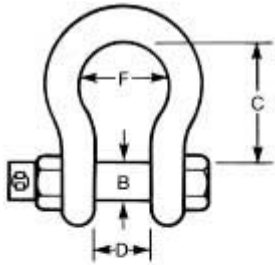

504-362-0781 or 800-889-0781

2236 Manhattan Blvd. Harvey, LA 70058 Fax: 504-367-4216

Stainless Bolt Type Anchor Shackles

Van Beest (Green Pin) and Campbell (Blue Pin) Bolt Type Anchor Shackles
 European (The Netherlands) and USA
 Both Companies of Equal Quality
 Van Beest rated in Metric Tons

Caution: Never Exceed The Working Load Limit

Sizes 1/2" through 2". Also available in DOMESTIC.

Size	Working Load Limit in Pounds	Pin Diameter in Inches	Approximate Weight each in Pounds
1/2"	1,990	5/8	.93
5/8"	3,050	3/4	1.81
3/4"	4,475	7/8	2.75
7/8"	6,000	1	4.20