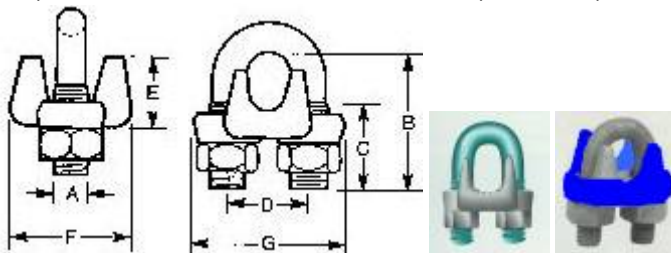

504-362-0781 or 800-889-0781

2236 Manhattan Blvd. Harvey, LA 70058 Fax: 504-367-4216

Van Beest (Green Pin) and Campbell Drop Forged Wire Rope Clips

European (The Netherlands) and USA - Both Companies of Equal Quality

Read important warnings and information on the safety page concerning installing U-bolt wire rope clips. Failure to understand and follow the instructions outlined can result in serious injury or death.

** Based on clean, un-lubricated threads

Size	Min. Number of Clips Required	Torque in Feet lbs.*	Amount of Wire Rope to Turn Back	Approx. Weight each in Pounds	Dimensions in Inches - A	Dimensions in Inches - B	Dimensions in Inches - C	Dimensions in Inches - D	Dimensions in Inches - E	Dimensions in Inches - F	Dimensions in Inches - G
1/8"	2	4.5	3.1/4"	.05	.19	.75	.44	.44	.38	.81	.94
3/16"	2	7.5	3.3/4"	.10	.25	.94	.56	.56	.50	.94	1.19
1/4"	2	15	4.3/4"	.18	.31	1.06	.56	.75	.63	1.19	1.50
5/16"	2	30	5.1/4"	.31	.38	1.44	.75	.88	.75	1.31	1.69
3/8"	2	45	6.1/2"	.46	.44	1.50	.75	1.00	.88	1.56	1.94
7/16"	3	65	7"	.73	.50	1.88	1.00	1.19	1.00	1.81	2.31
1/2"	3	65	11.1/2"	.73	.50	1.88	1.00	1.19	1.06	1.81	2.31
9/16"	3	95	12"	.96	.56	2.38	1.25	1.31	1.13	2.06	2.50
5/8"	3	95	12"	1.00	.56	2.38	1.25	1.31	1.25	2.06	2.50
3/4"	4	130	18"	1.50	.63	2.75	1.38	1.50	1.38	2.31	2.75
7/8"	4	225	19"	2.44	.75	3.19	1.44	1.81	1.69	2.63	3.31
1"	5	225	26"	2.7	.75	3.63	1.75	1.88	1.75	2.63	3.47
1.1/8"	6	225	34"	3.1	.75	4.00	2.00	2.00	1.88	2.81	3.56
1.1/4"	7	360	44"	4.6	.88	4.38	2.25	2.31	2.06	3.25	4.06
1.3/8"	7	360	44"	5.2	.88	4.63	2.31	2.38	2.25	3.44	4.25
1.1/2"	8	360	54"	5.9	.88	4.94	2.38	2.63	2.25	3.44	4.25
1.3/4"	8	590	61"	9.8	1.13	5.88	2.75	3.06	2.88	3.75	5.25
2"	8	750	71"	13.75	1.25	6.50	3.00	3.31	3.38	4.44	5.81
2.1/4"	8	750	73"	15.7	1.25	7.13	3.31	3.88	3.81	4.50	6.31
2.1/2"	9	750	84"	17.9	1.25	7.75	3.38	4.13	4.25	4.50	6.44
2.3/4"	10	750	100"	22.0	1.25	8.31	3.50	4.38	5.00	5.00	6.75
3"	10	1,200	106"	32.0	1.50	9.19	3.88	4.75	5.25	5.31	7.56