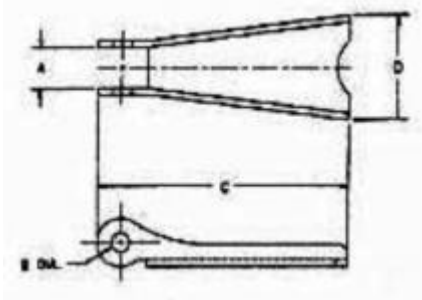

504-362-0781 or 800-889-0781
 2236 Manhattan Blvd. Harvey, LA 70058 Fax: 504-367-4216

Stainless Latch Kits

Hook Size Carbon	Hook Size Alloy	Weight ea. in lbs.	A	B	C	D
3/4 Ton	1 Ton	.02	.38	.16	1.44	.59
1	1.1/2	.02	.38	.16	1.60	.59
1.1/2	2	.03	.47	.17	1.84	.82
2	3	.03	.47	.17	1.84	.82
3	5	.05	.56	.19	2.41	1.00
5	7	.09	.58	.20	2.97	1.21
7.1/2	11	.17	.59	.27	3.66	1.50