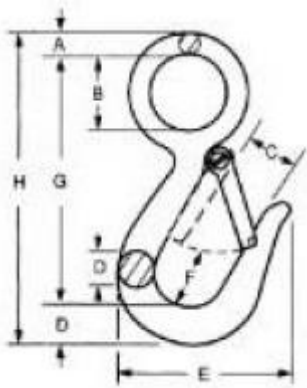

504-362-0781 or 800-889-0781
 2236 Manhattan Blvd. Harvey, LA 70058 Fax: 504-367-4216

Boat Hook - Snap Hook

Forged steel, hot galvanized.

DO NOT USE FOR OVERHEAD LIFTING.

Size	Working Load Limit in lbs.	A	B	C	D	E	F	G	H	Weight ea. in lbs.
7/16"	750	.28	.68	.72	.58	2.05	.74	3.18	4.06	.42
9/16"	1000	.34	1.12	.76	.55	2.16	.88	3.86	4.76	.53