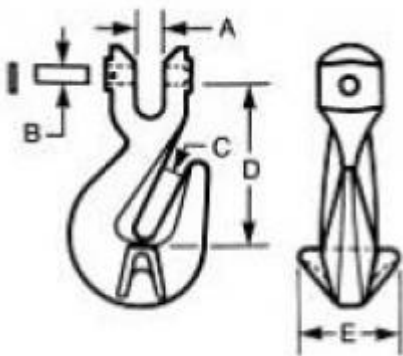

504-362-0781 or 800-889-0781

2236 Manhattan Blvd. Harvey, LA 70058 Fax: 504-367-4216

Grade 80 Clevis Grab hook, Cradle Type

Forged alloy steel, heat treated. Painted. According to ASTM A952.

Sizes 9/32" through 3/4" also available in DOMESTIC.

TO ASSEMBLE:

1. FULLY INSERT CLEVIS PIN.
2. SECURE CLEVIS PIN BY DRIVING LOCKING PIN INTO PLACE UNTIL FLUSH WITH BODY OF HOOK.

Size	Working Load Limit in lbs.	Approx. wt. ea. in lbs.	A	B	C	D	E
9/32"	3,500	.59	.35	.35	.39	1.97	1.18
3/8"	7,100	1.65	.51	.51	.51	2.83	1.73
1/2"	12,000	2.98	.67	.63	.67	3.46	2.06
5/8"	18,100	4.41	.83	.82	.79	4.01	2.52
3/4"	28,300	9.04	.94	.94	.94	4.60	3.34