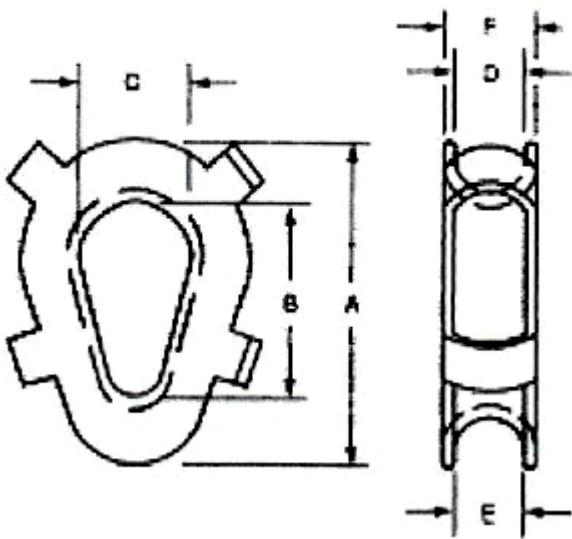

504-362-0781 or 800-889-0781
2236 Manhattan Blvd. Harvey, LA 70058 Fax: 504-367-4216

Rope Thimbles

For use with Manila and Synthetic Ropes

Rope Thimbles		Size Rope Diameter in Inches	Rope Circumference in Inches	Approx. Wt. Each in Pounds	Dimensions in Inches					
					A	B	C	D	E	F
		2 - 2.1/4		6-7	10	9.25	6.00	3.85	2.75	2.75
2.5/8		8	18	11.00	6.50	4.25	3.00	3.12	3.75	
3		9	23	12.00	7.63	4.75	3.25	3.50	4.00	
3.1/4		10	29	13.50	8.50	5.00	3.50	3.88	4.25	
3.3/8 - 4		11-12	43	15.50	9.50	6.00	4.50	5.38	5.50	
4.1/4 - 4.5/8		13-14	52	17.00	10.00	6.13	5.25	5.75	6.00	
5 - 5.1/4		15-16	68	18.50	11.00	6.44	5.75	6.50	6.63	
5.1/2 - 6		17-18	100	20.12	13.12	9.00	6.09	6.09	7.00	
Hot Galvanized or Hot Galvanized and Painted										